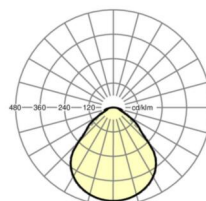

LIGHTING TECHNOLOGY

Placement	LED, Colour rendering/Light colour CRI ≥ 80 / 3000K
Colour tolerance (MacAdam)	3SDCM
Photobiological safety (Luminaire)	RG0
Nominal luminous flux	4949lm
LED service life	100000h L80/B10 (Tq 25°C), 50000h L90/B50 (Tq 25°C)
Luminaire luminous efficiency	132lm/W
UGR lat./long.	18.3 / 18.5

MECHANICS

Housing colour	traffic white RAL 9016
Dimensions (LxWxDxH)	1248mm x 354mm x 62mm
Weight (net)	6.22kg
Cable entry KE (X/Y)	0mm/0mm
Type of installation	Ceiling-mounted single installation, Ceiling-mounted trunking installation

DEEP-LINK

<https://www.regiolum.de/en/article/65714056170>

Reference	LED 4900lm 830
ηLB	100 %
Φ ↓/↑	100 % / 0 %
UGR lat./long.	18.3 / 18.5
VDU	65° < 3000cd/m²

Dimensions

L	1248 mm	Length
B	354 mm	Width
H	62 mm	Height
A1	1000 mm	Mounting distance single mounting
A3	248 mm	Mounting distance between luminaires in a light run arrangement
A4	240 mm	Mounting distance (width)
X	0 mm	Distance cable infeed to the center of the luminaire on the X-axis
Y	0 mm	Distance cable infeed to the center of the luminaire on the Y-axis
