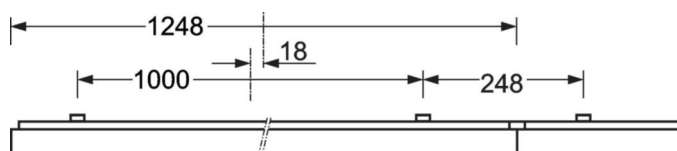

Surface-mounted luminaire - Micro-prismatic diffuser - direct distribution

Steel sheet enclosure, powder-coated rectangular cross-section, integrated Quicklock quick-mount bracket system with catch hook and safety rope for simple and quick mounting; Housing colour traffic white RAL 9016; Homogeneous direct light distribution for VDU-compatibility in accordance with DIN-EN 12464-1; glare reduction through microprism diffuser with special "multilayer" technology and optimised light deflecting foil; Easy installation of the connection, directly on the top of the luminaire with a terminal cover cap. Electrical connection via 5-pole connection terminal with plug-in contacts.. If required, an AVA-MH universal mounting aid is available as an accessory. Surface-mounted luminaire for ceiling installation;

LIGHTING TECHNOLOGY

Placement	LED, Colour rendering/Light colour CRI ≥ 80 / 3000K
Colour tolerance (MacAdam)	3SDCM
Photobiological safety (Luminaire)	RG0
Nominal luminous flux	4949lm
LED service life	100000h L80/B10 (Tq 25°C), 50000h L90/B50 (Tq 25°C)
Luminaire luminous efficiency	132lm/W
UGR lat./long.	18.3 / 18.5

MECHANICS

Housing colour	traffic white RAL 9016
Dimensions (LxWxDxH)	1248mm x 354mm x 62mm
Weight (net)	6.22kg
Cable entry KE (X/Y)	0mm/0mm
Type of installation	Ceiling-mounted single installation, Ceiling-mounted trunking installation

DEEP-LINK

<https://www.regiolum.de/en/article/65714056170>

Reference	LED 4900lm 830
ηLB	100 %
Φ ↓/↑	100 % / 0 %
UGR lat./long.	18.3 / 18.5
VDU	65° < 3000cd/m²

Dimensions

L	1248 mm	Length
B	354 mm	Width
H	62 mm	Height
A1	1000 mm	Mounting distance single mounting
A3	248 mm	Mounting distance between luminaires in a light run arrangement
A4	240 mm	Mounting distance (width)
X	0 mm	Distance cable infeed to the center of the luminaire on the X-axis
Y	0 mm	Distance cable infeed to the center of the luminaire on the Y-axis
