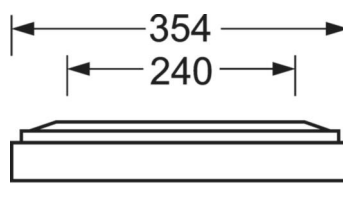

LIGHTING TECHNOLOGY

Placement	LED, Colour rendering/Light colour CRI ≥ 80 / 3000K
Colour tolerance (MacAdam)	3SDCM
Photobiological safety (Luminaire)	RG0
Nominal luminous flux	4949lm
LED service life	100000h L80/B10 (Tq 25°C), 50000h L90/B50 (Tq 25°C)
Luminaire luminous efficiency	132lm/W
UGR lat./long.	18.3 / 18.5

MECHANICS

Housing colour	traffic white RAL 9016
Dimensions (LxWxDxH)	1248mm x 354mm x 62mm
Weight (net)	6.22kg
Cable entry KE (X/Y)	0mm/0mm
Type of installation	Ceiling-mounted single installation, Ceiling-mounted trunking installation

DEEP-LINK

<https://www.regiolum.de/en/article/65714056170>

Reference	LED 4900lm 830
ηLB	100 %
Φ ↓/↑	100 % / 0 %
UGR lat./long.	18.3 / 18.5
VDU	65° < 3000cd/m²

Dimensions

L	1248 mm	Length
B	354 mm	Width
H	62 mm	Height
A1	1000 mm	Mounting distance single mounting
A3	248 mm	Mounting distance between luminaires in a light run arrangement
A4	240 mm	Mounting distance (width)
X	0 mm	Distance cable infeed to the center of the luminaire on the X-axis
Y	0 mm	Distance cable infeed to the center of the luminaire on the Y-axis
