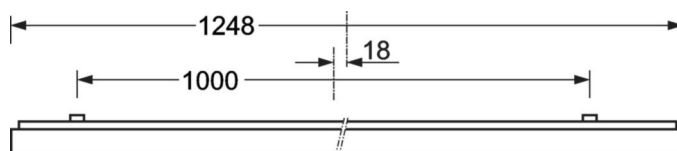

Surface-mounted luminaire - Micro-prismatic diffuser - direct distribution

Steel sheet enclosure, powder-coated rectangular cross-section, integrated Quicklock quick-mount bracket system with catch hook and safety rope for simple and quick mounting; Housing colour traffic white RAL 9016; Homogeneous direct light distribution for VDU-compatibility in accordance with DIN-EN 12464-1; glare reduction through microprism diffuser with special "multilayer" technology and optimised light deflecting foil; Easy installation of the connection, directly on the top of the luminaire with a terminal cover cap. Electrical connection via 5-pole connection terminal with plug-in contacts.. If required, an AVA-MH universal mounting aid is available as an accessory. Surface-mounted luminaire for ceiling installation;

MECHANICS

Housing colour	traffic white RAL 9016
Dimensions (LxWxDxH)	1248mm x 354mm x 62mm
Weight (net)	6.22kg
Cable entry KE (X/Y)	0mm/0mm
Type of installation	Ceiling-mounted single installation, Ceiling-mounted trunking installation

DEEP-LINK

<https://www.regiolum.de/en/article/65714056170>

Reference	LED 4900lm 830
ηLB	100 %
Φ ↓/↑	100 % / 0 %
UGR lat./long.	18.3 / 18.5
VDU	65° < 3000cd/m²

Dimensions

L	1248 mm	Length
B	354 mm	Width
H	62 mm	Height
A1	1000 mm	Mounting distance single mounting
A3	248 mm	Mounting distance between luminaires in a light run arrangement
A4	240 mm	Mounting distance (width)
X	0 mm	Distance cable infeed to the center of the luminaire on the X-axis
Y	0 mm	Distance cable infeed to the center of the luminaire on the Y-axis
